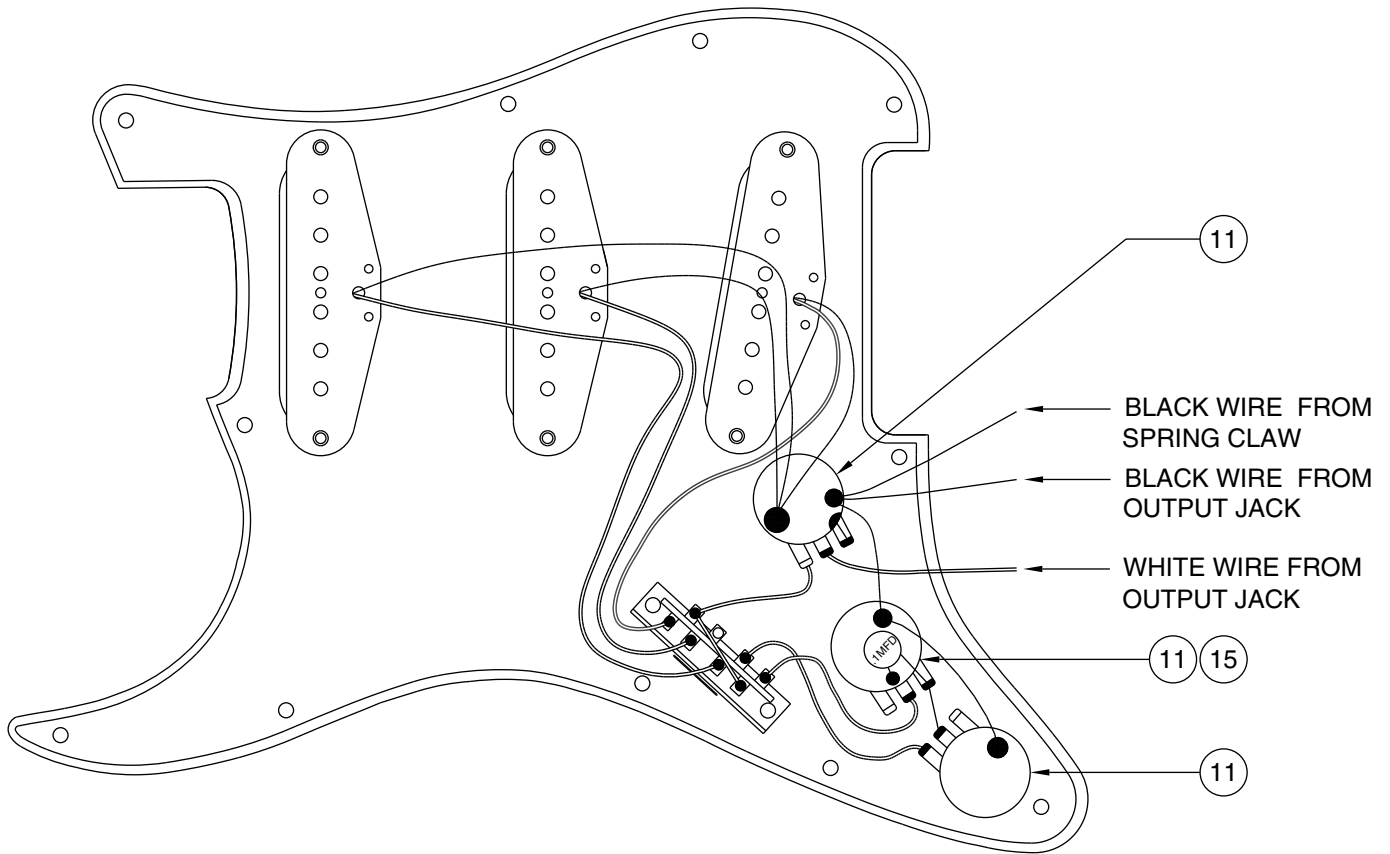

VOODOO STRATOCASTER 0106602

PICKGUARD ASSEMBLY

BRIDGE ASSEMBLY