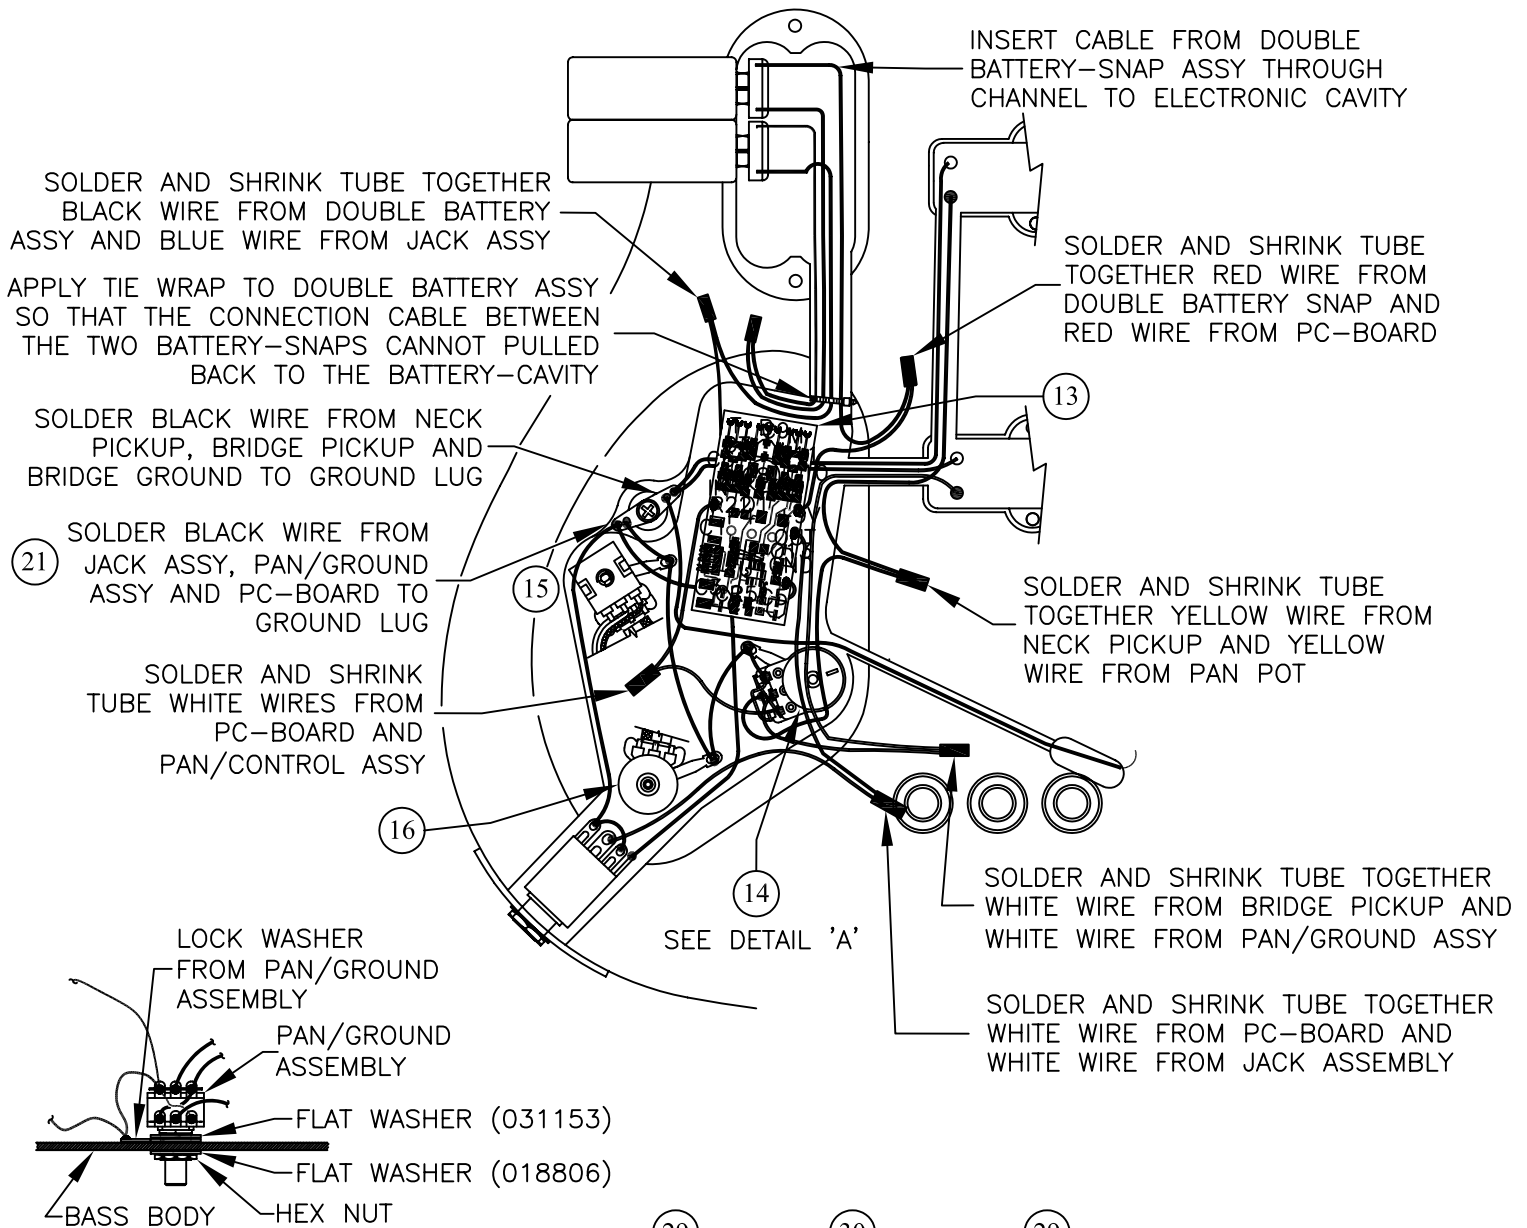

## CONTROL ASSEMBLY

**DETAIL 'A'**  
PAN CONTROL MOUNTING  
(SEE NOTE BELOW)

## BRIDGE ASSEMBLY

NOTE:  
FLAT WASHER MUST BE INSTALLED AGAINST PAN POT TO AVOID FAILURE OF POT