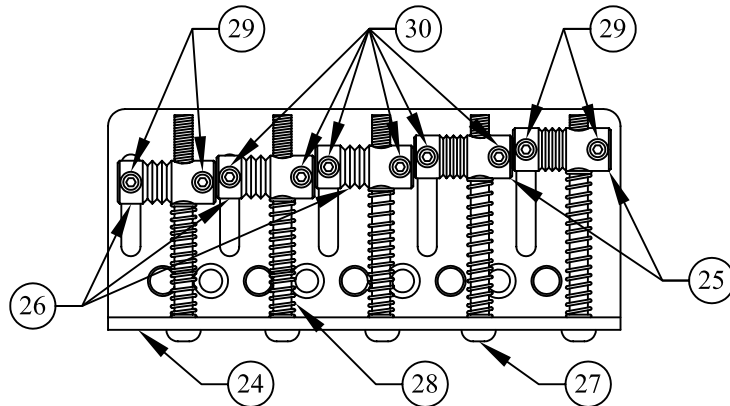

## CONTROL ASSEMBLY

**DETAIL 'A'**  
PAN CONTROL MOUNTING  
(SEE NOTE BELOW)

## BRIDGE ASSEMBLY

NOTE:  
FLAT WASHER MUST BE INSTALLED AGAINST PAN POT TO AVOID FAILURE OF POT