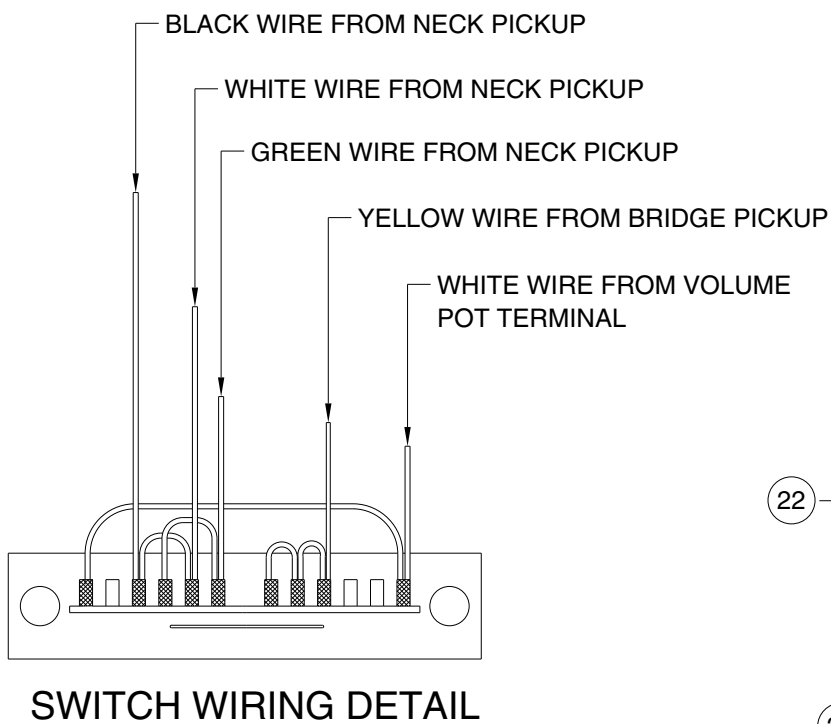

U.S. FAT TELECASTER 0108000/8002
CONTROL ASSEMBLY

BRIDGE ASSEMBLY