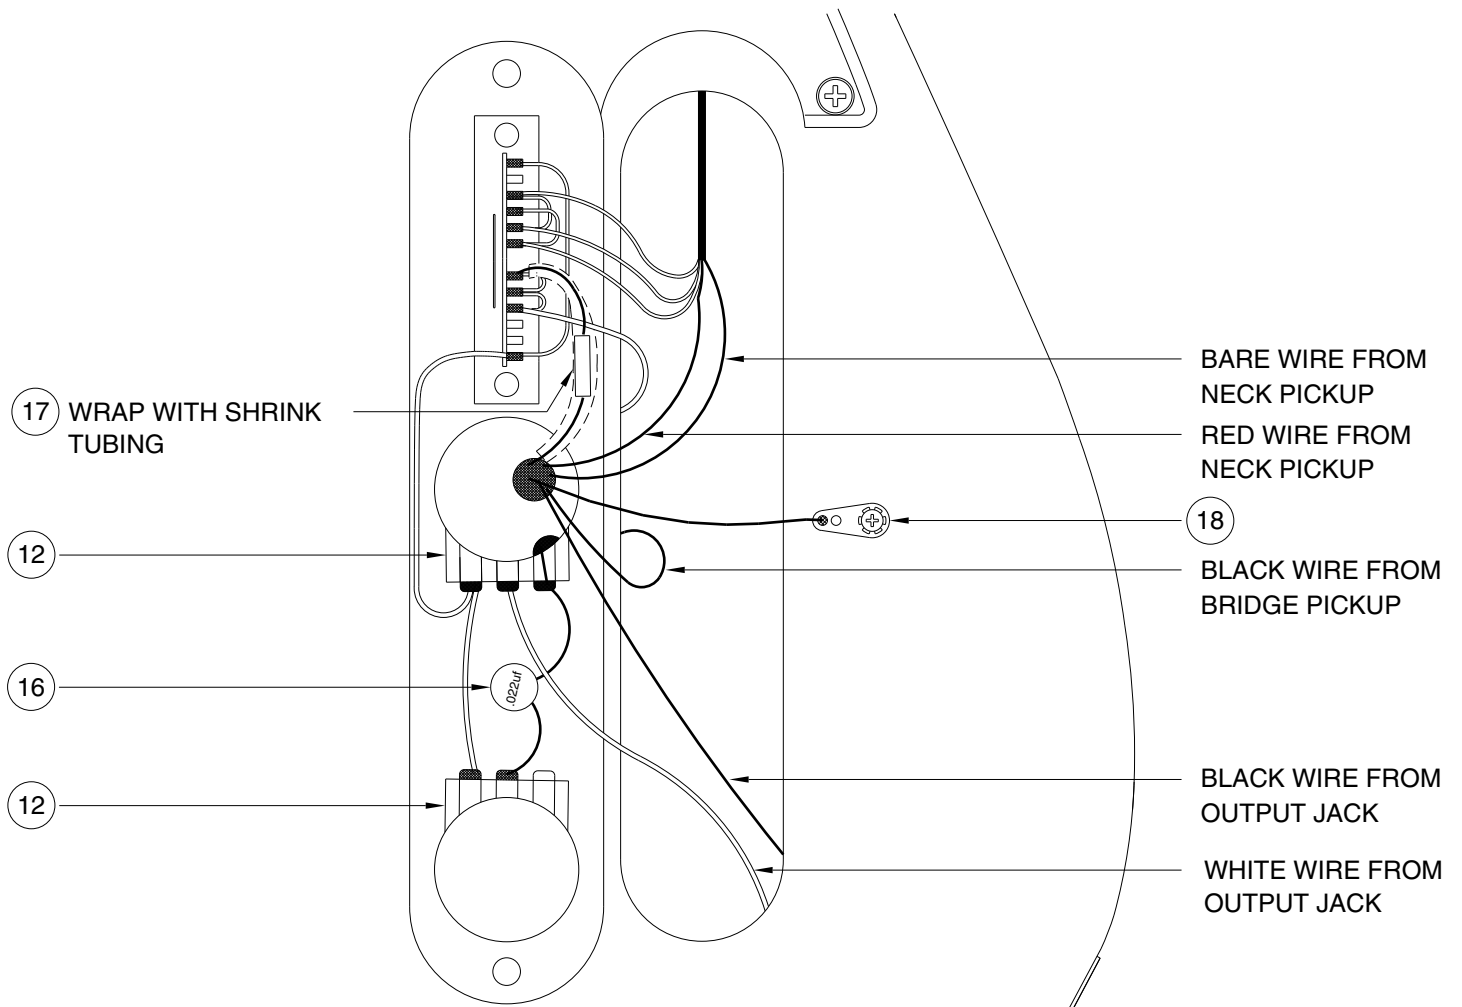

U.S. FAT TELECASTER 0108000/8002
CONTROL ASSEMBLY

BRIDGE ASSEMBLY