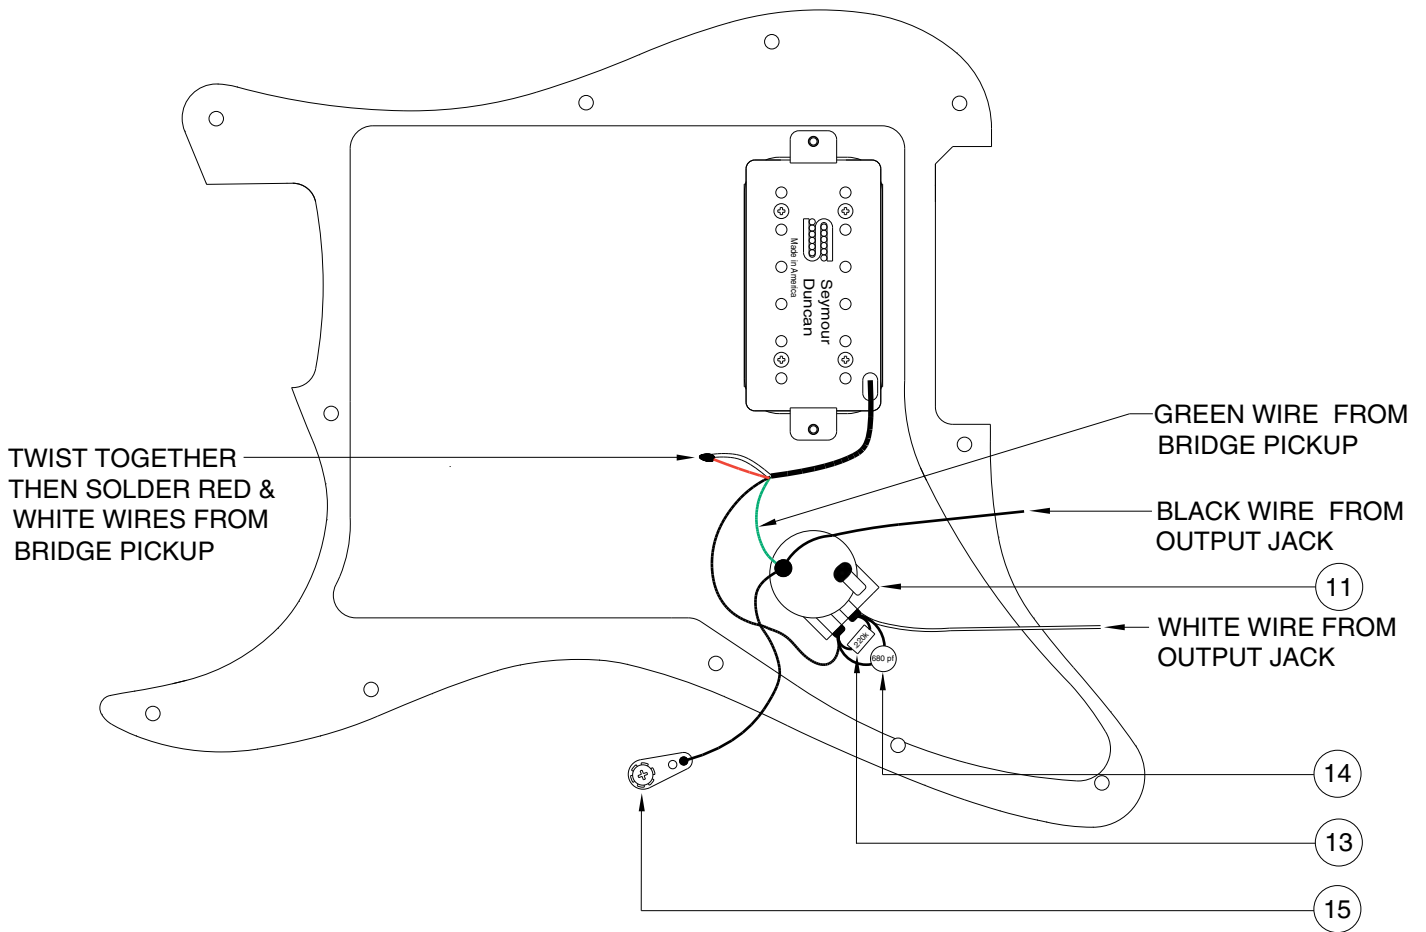

# TOM DELONGE STRATOCASTER 0138200

## PICKGUARD ASSEMBLY

## BRIDGE ASSEMBLY