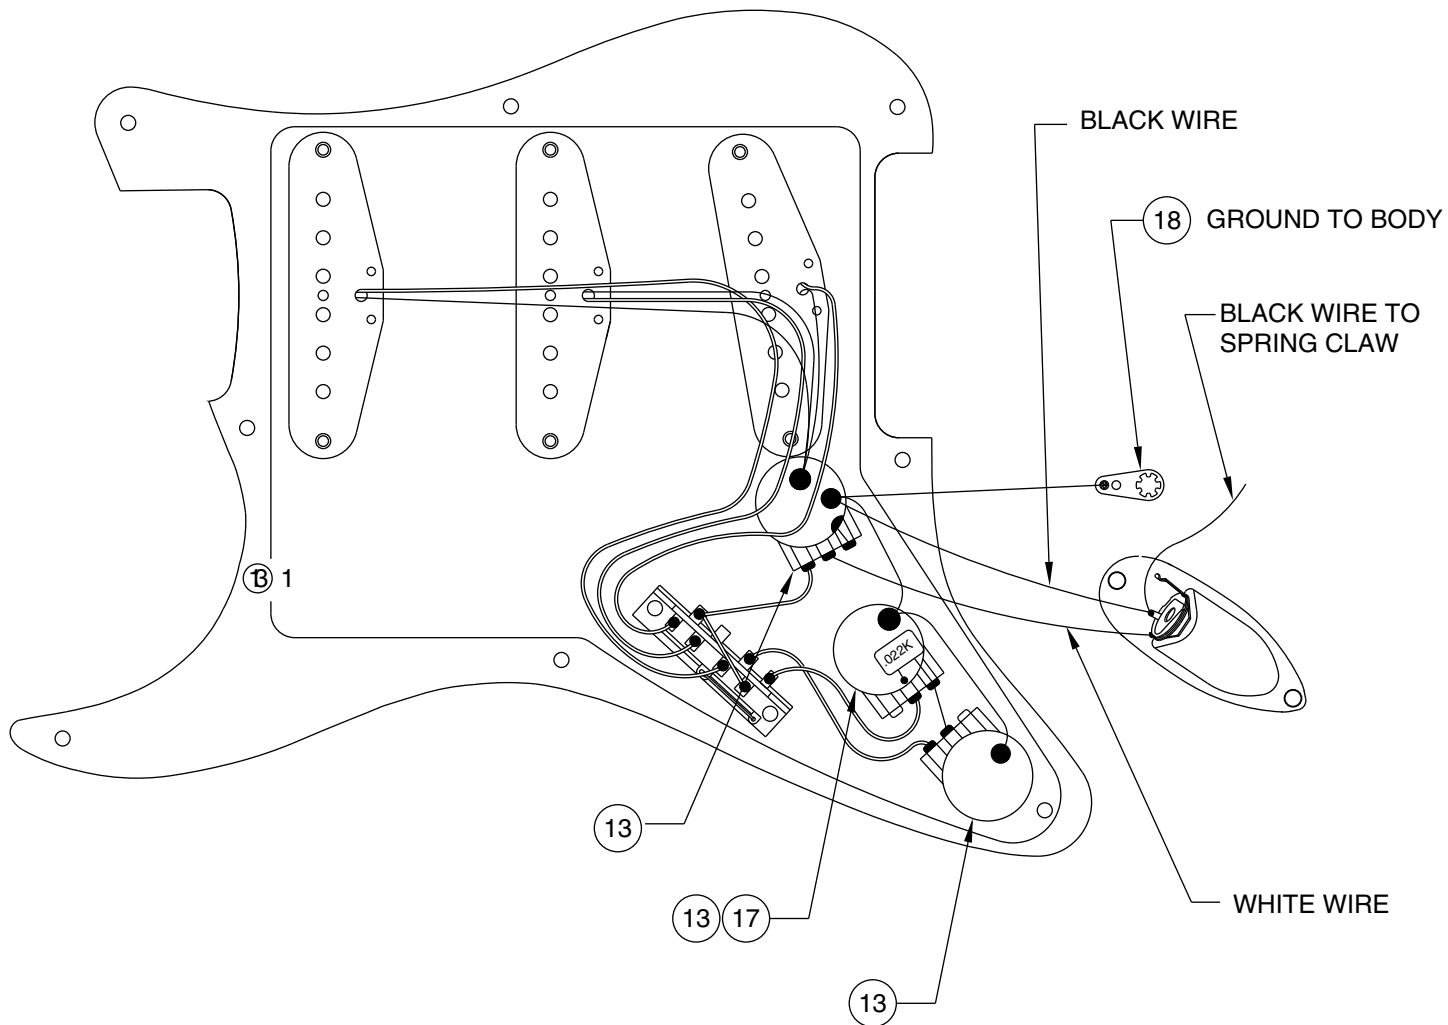

# STEVIE RAY VAUGHAN STRATOCASTER 0109200

## PICKGUARD ASSEMBLY

## BRIDGE ASSEMBLY