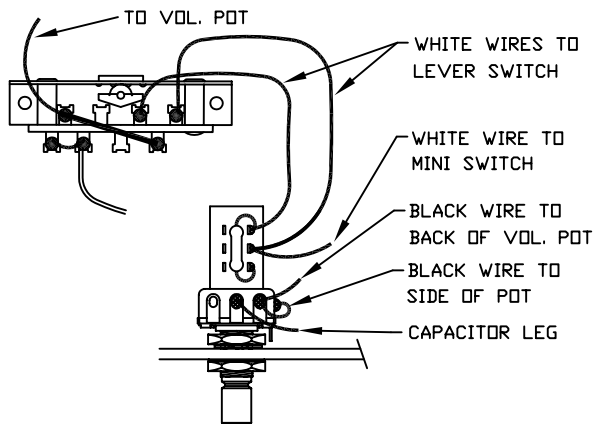

ROSCOE BECK BASS[®] V, 019-6500

CONTROL ASSEMBLY

DETAIL "A" - WIRING

DETAIL "B"

DETAIL "C"

PUSH-PULL SWITCH POT

BRIDGE ASSY