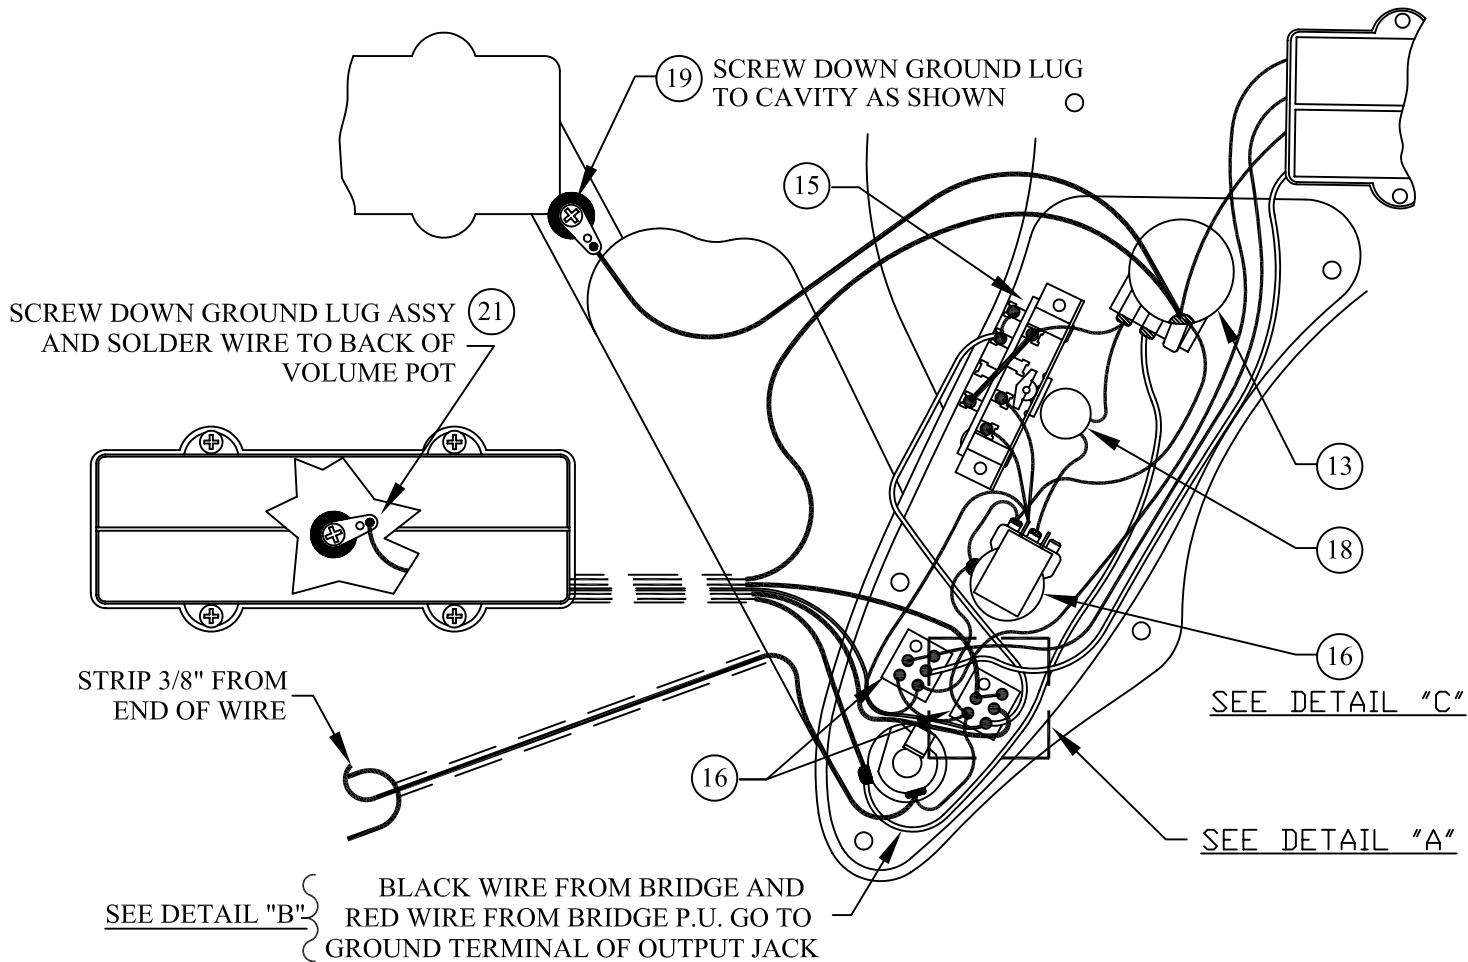

ROSCOE BECK BASS[®] V, 019-6500

CONTROL ASSEMBLY

DETAIL "A" - WIRING

DETAIL "B"

DETAIL "C"

PUSH-PULL SWITCH POT

BRIDGE ASSY