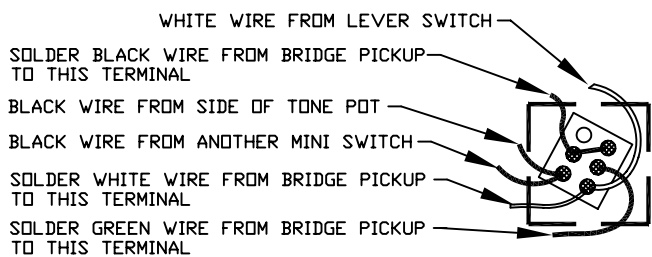

ROSCOE BECK BASS[®] V, 019-6500

CONTROL ASSEMBLY

DETAIL "A" - WIRING

DETAIL "B"

DETAIL "C"

PUSH-PULL SWITCH POT

BRIDGE ASSY