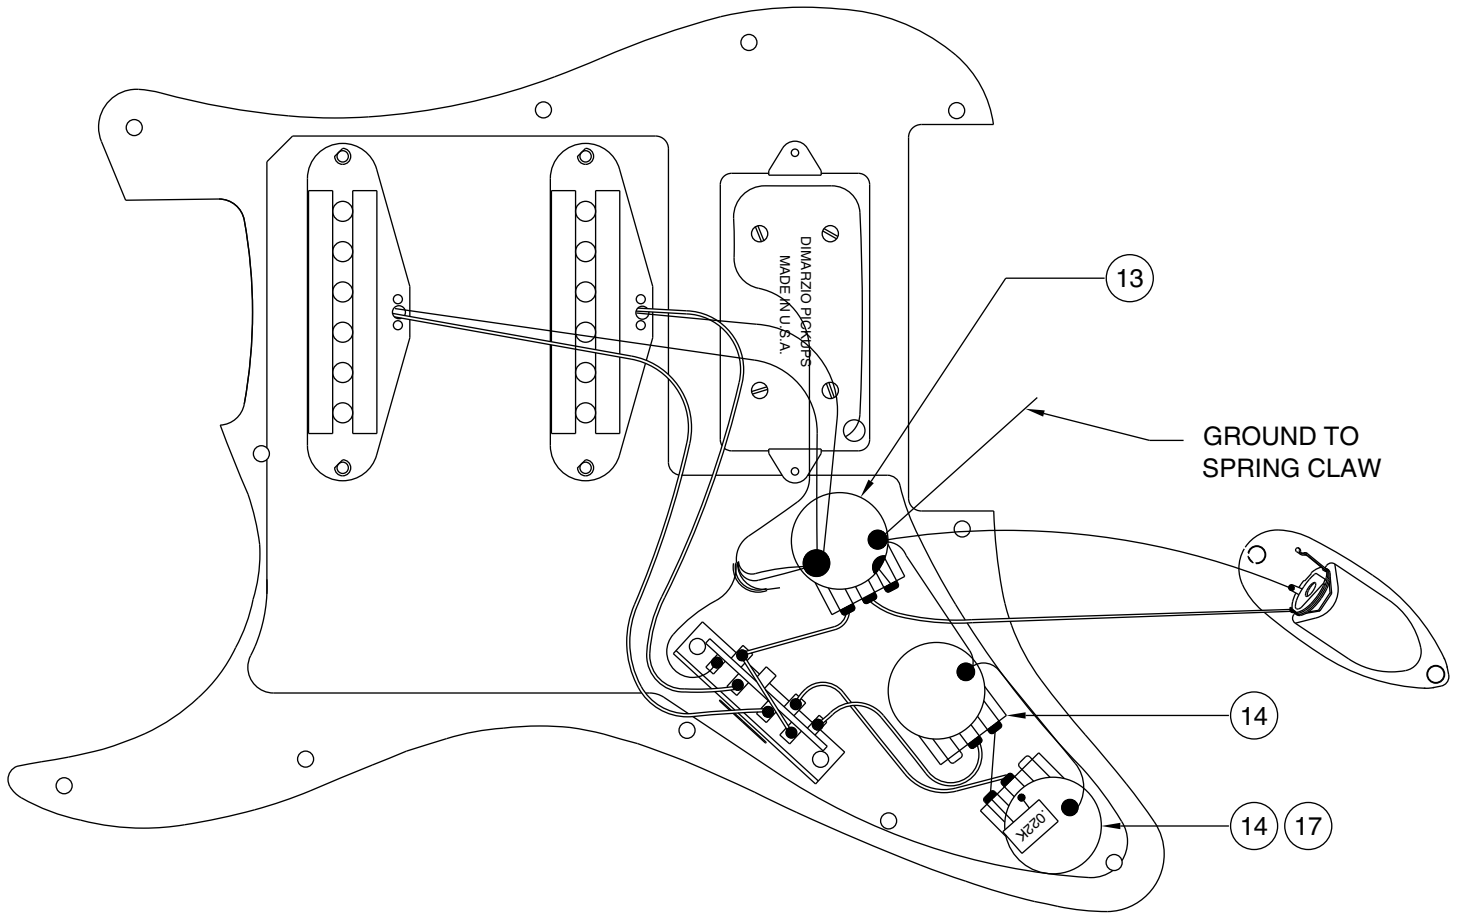

RICHIE SAMBORA STANDARD STRATOCASTER 1132700

PICKGUARD ASSEMBLY

BRIDGE ASSEMBLY