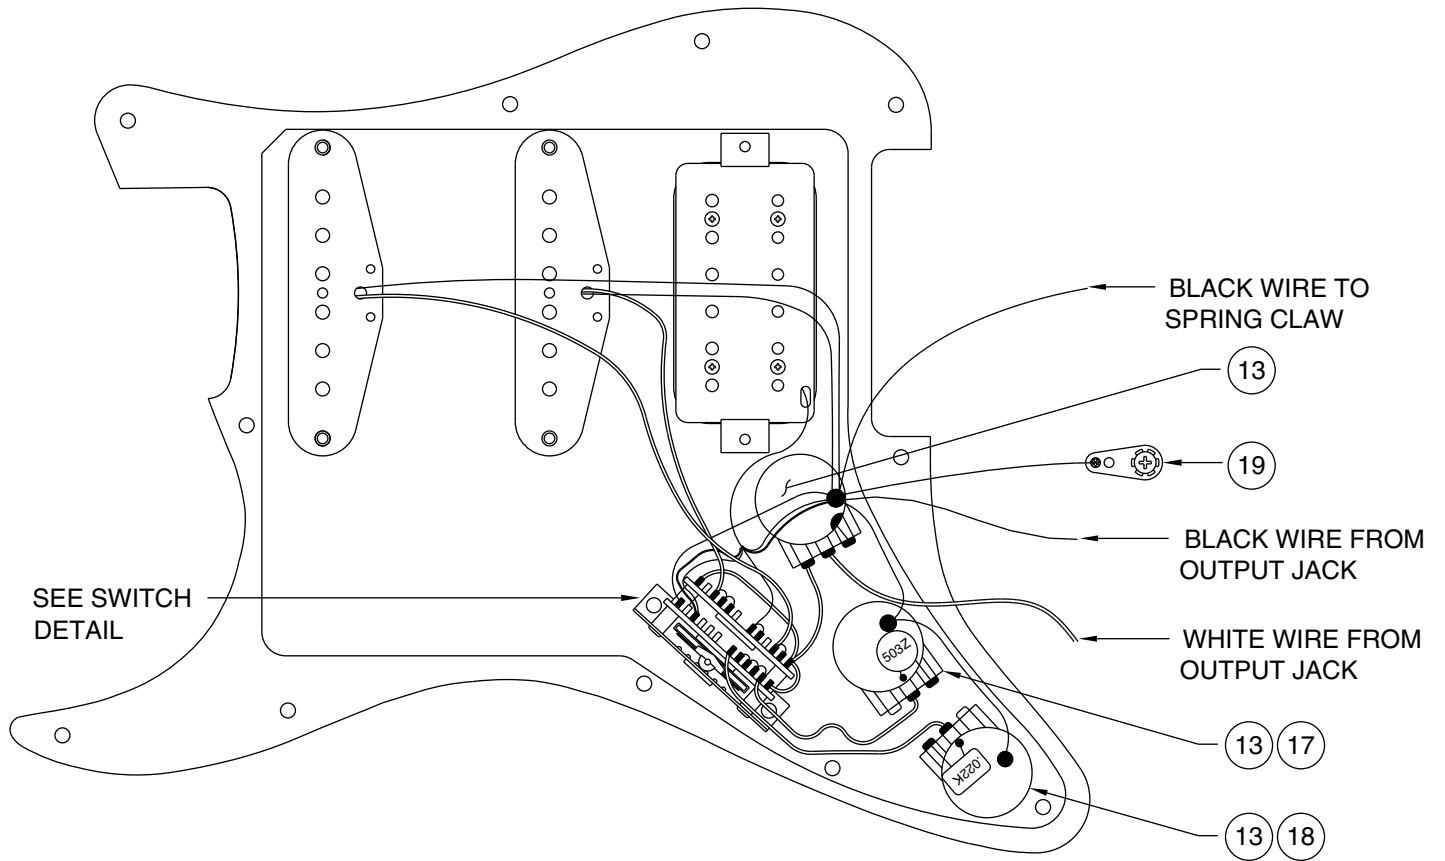

LONE STAR STRATOCASTER 0107900/7902

PICKGUARD ASSEMBLY

SWITCH WIRING
N.T.S.

BRIDGE ASSEMBLY