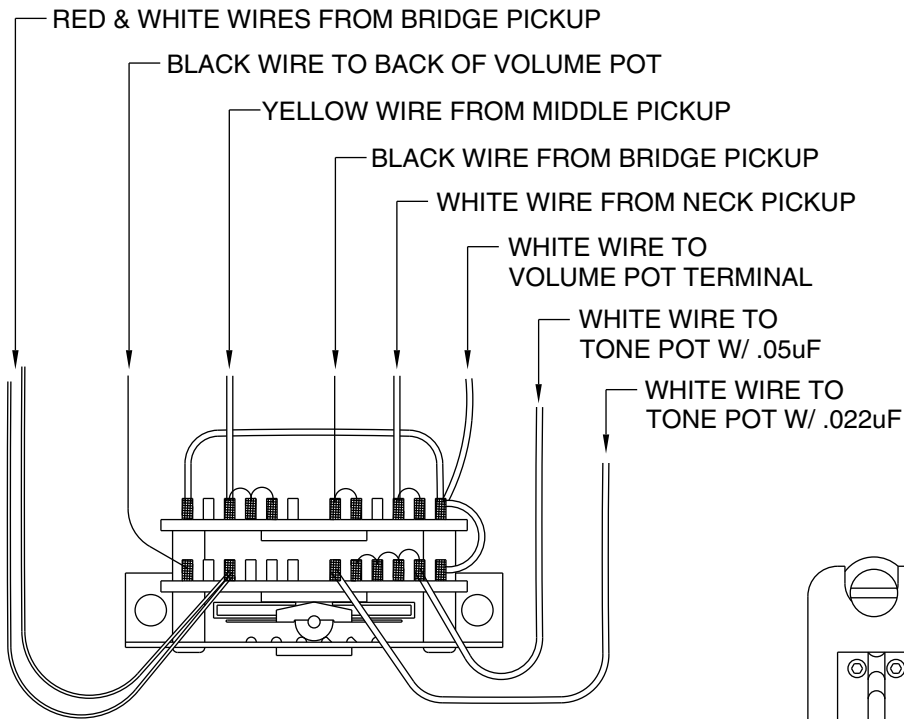

LONE STAR STRATOCASTER 0107900/7902

PICKGUARD ASSEMBLY

SWITCH WIRING
N.T.S.

BRIDGE ASSEMBLY