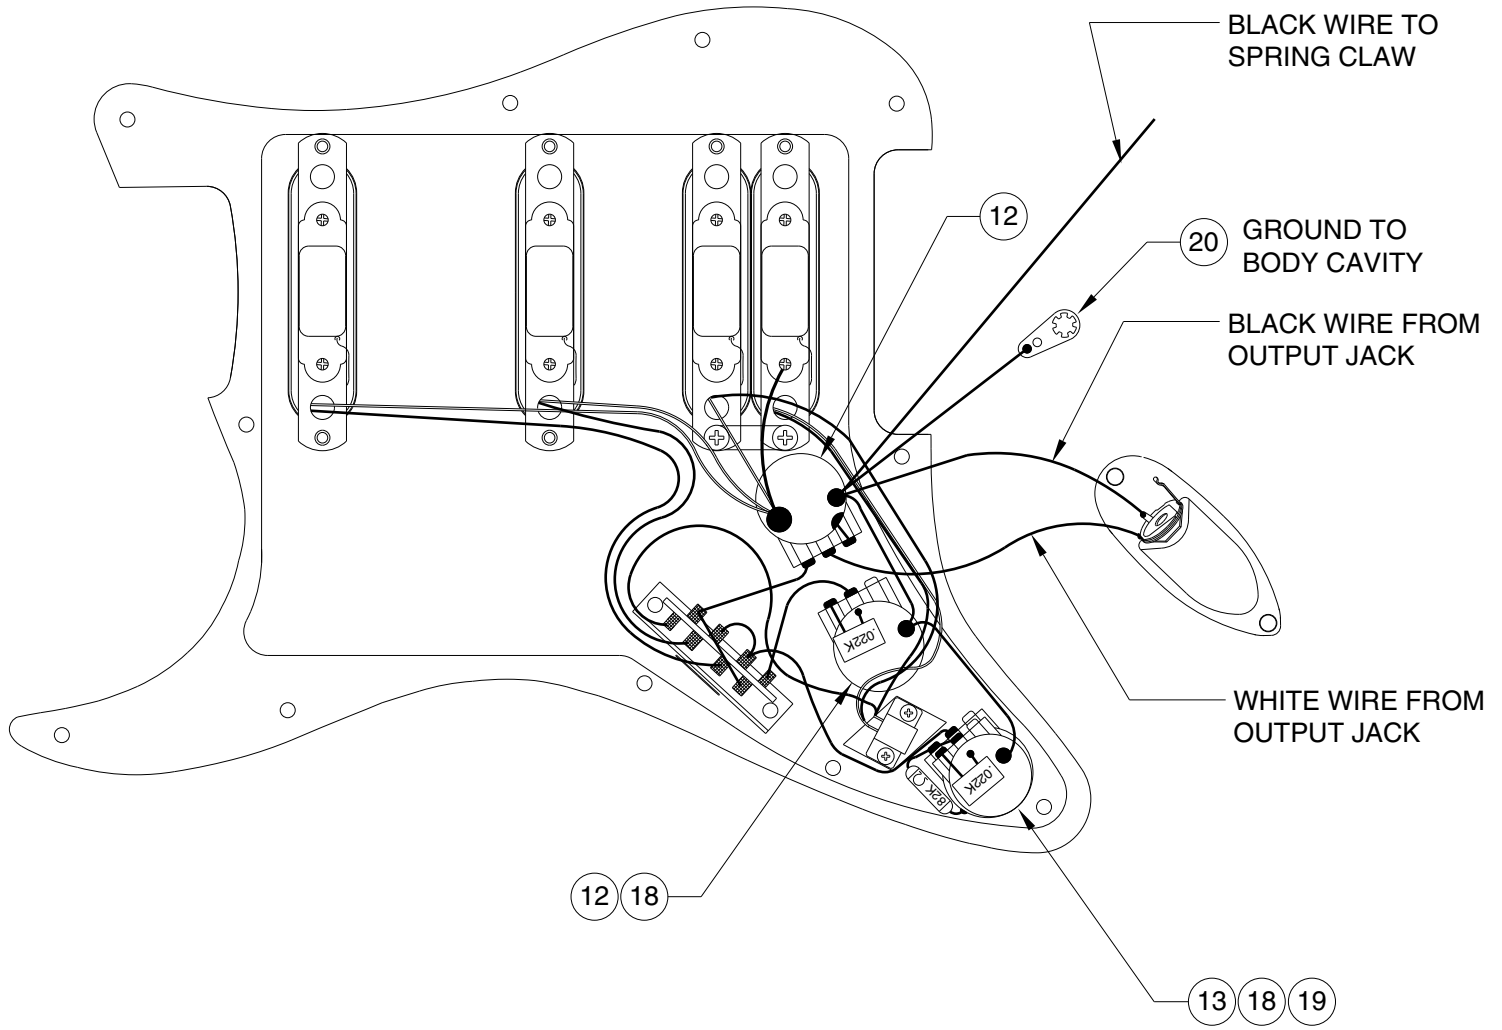

# JEFF BECK STRATOCASTER 0109600

## PICKGUARD ASSEMBLY

## BRIDGE ASSEMBLY