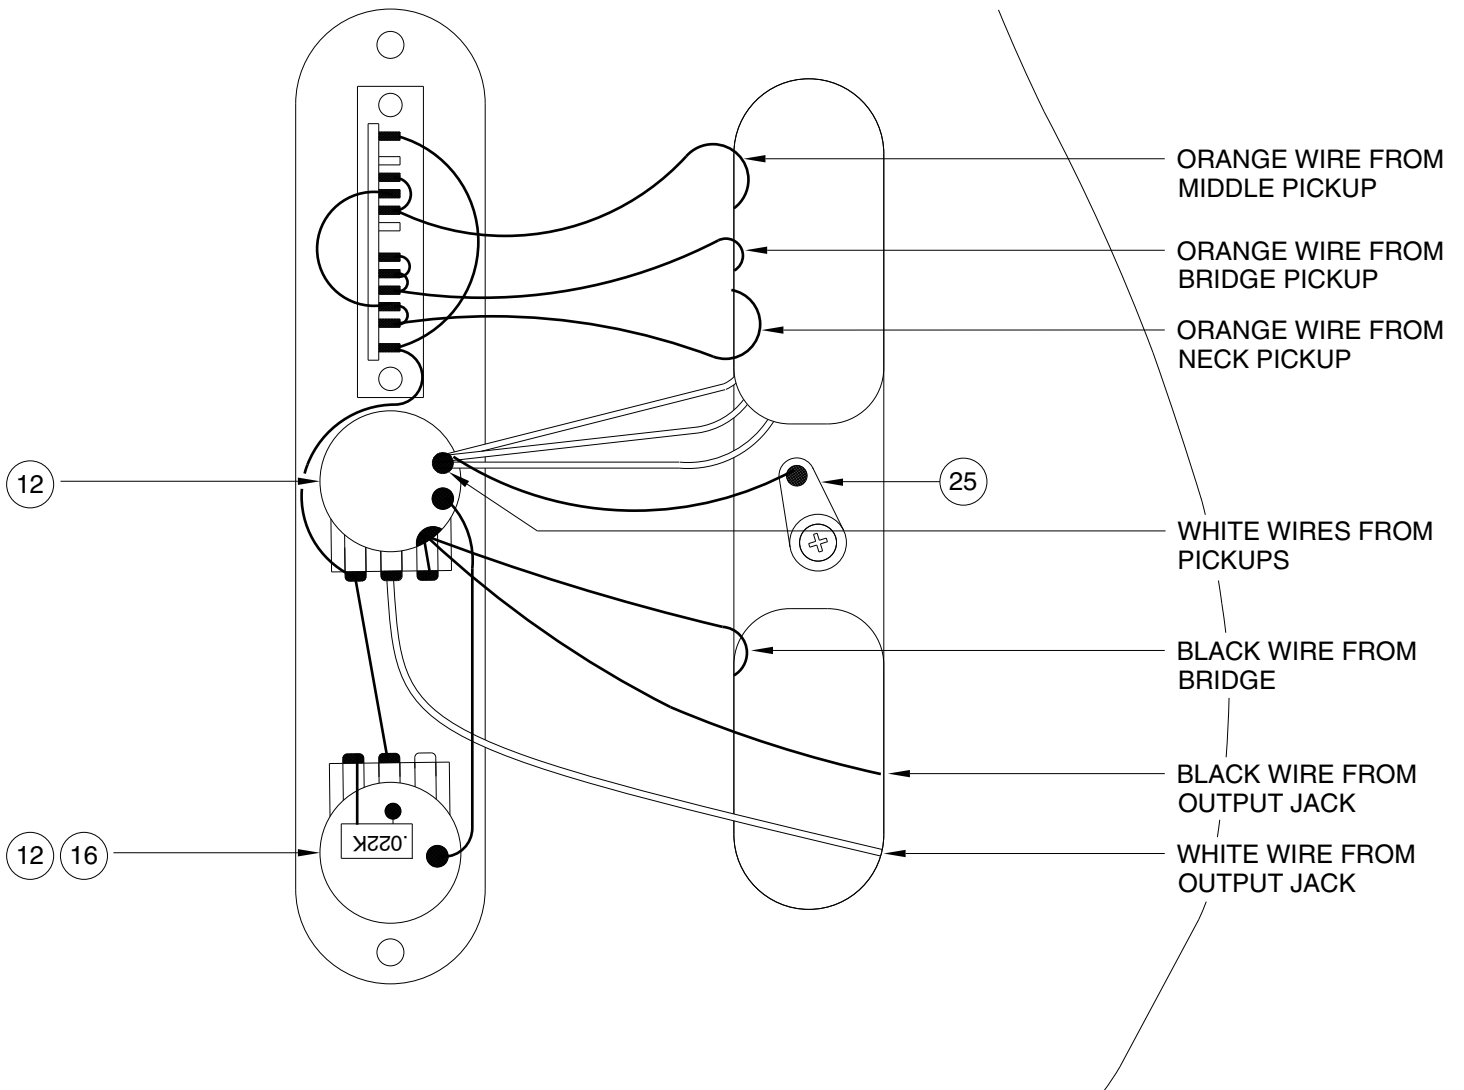

JAMES BURTON TELECASTER 0108602

CONTROL ASSEMBLY

BRIDGE ASSEMBLY