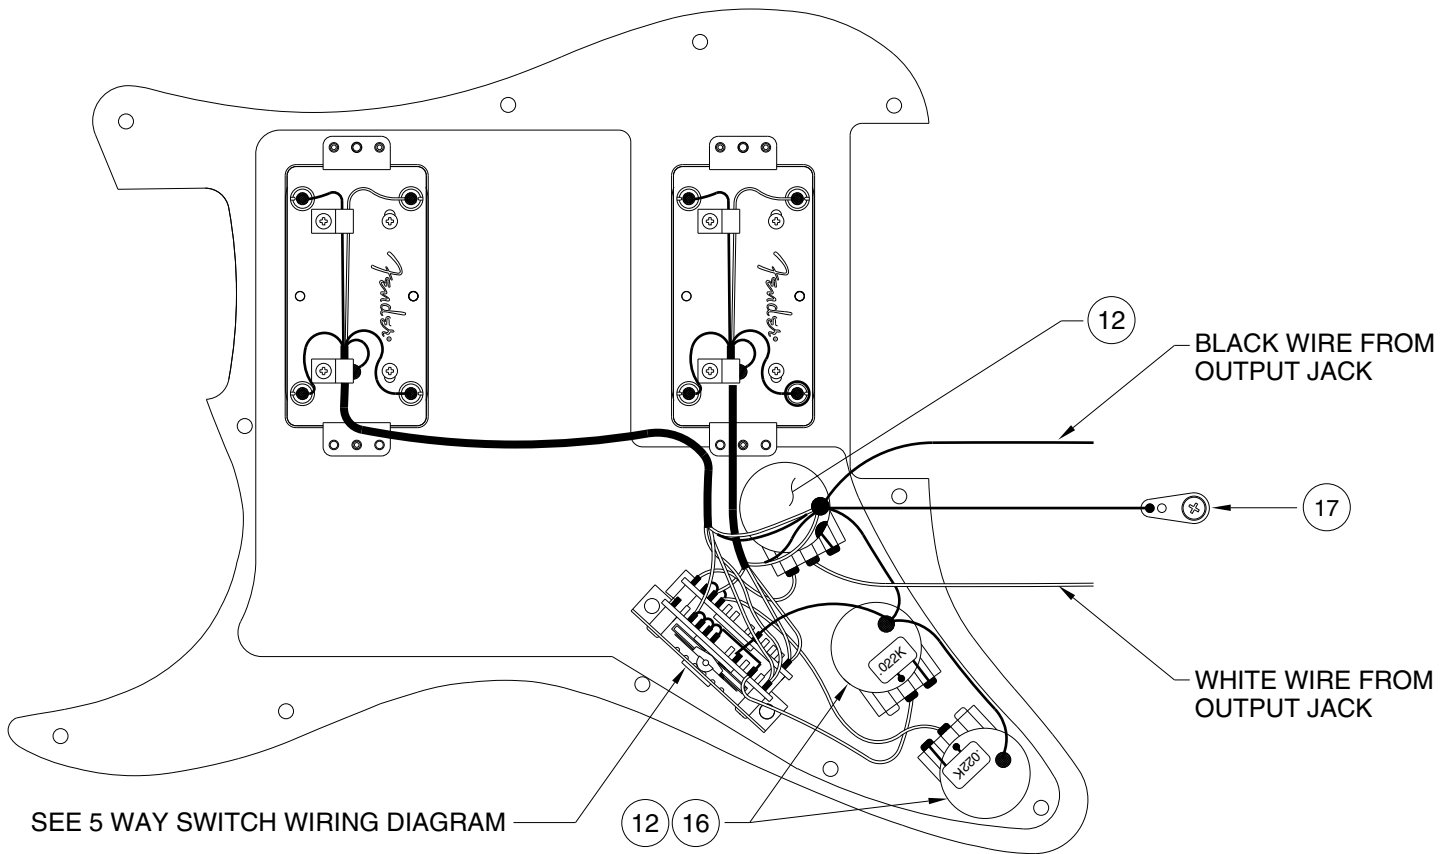

DELUXE DOUBLE FAT STRATOCASTER 0133300

PICKGUARD ASSEMBLY

5 WAY SWITCH WIRING DIAGRAM