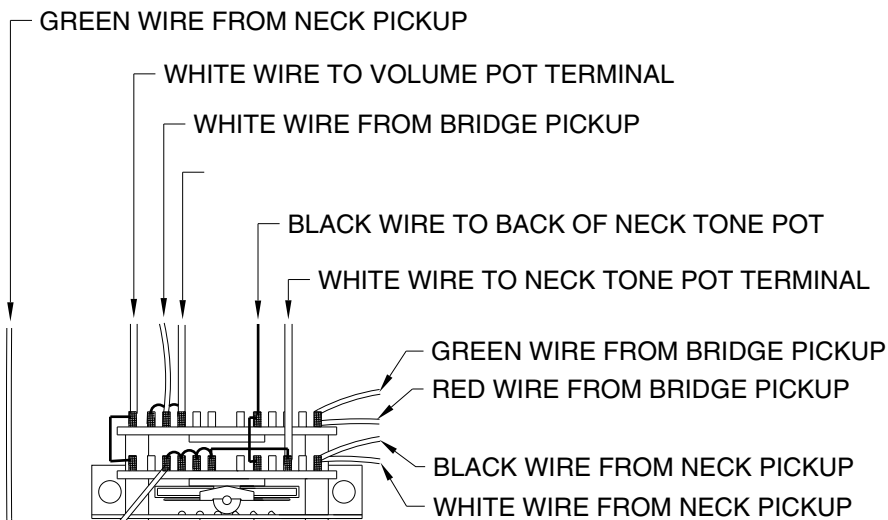

DELUXE DOUBLE FAT STRATOCASTER 0133300

PICKGUARD ASSEMBLY

5 WAY SWITCH WIRING DIAGRAM