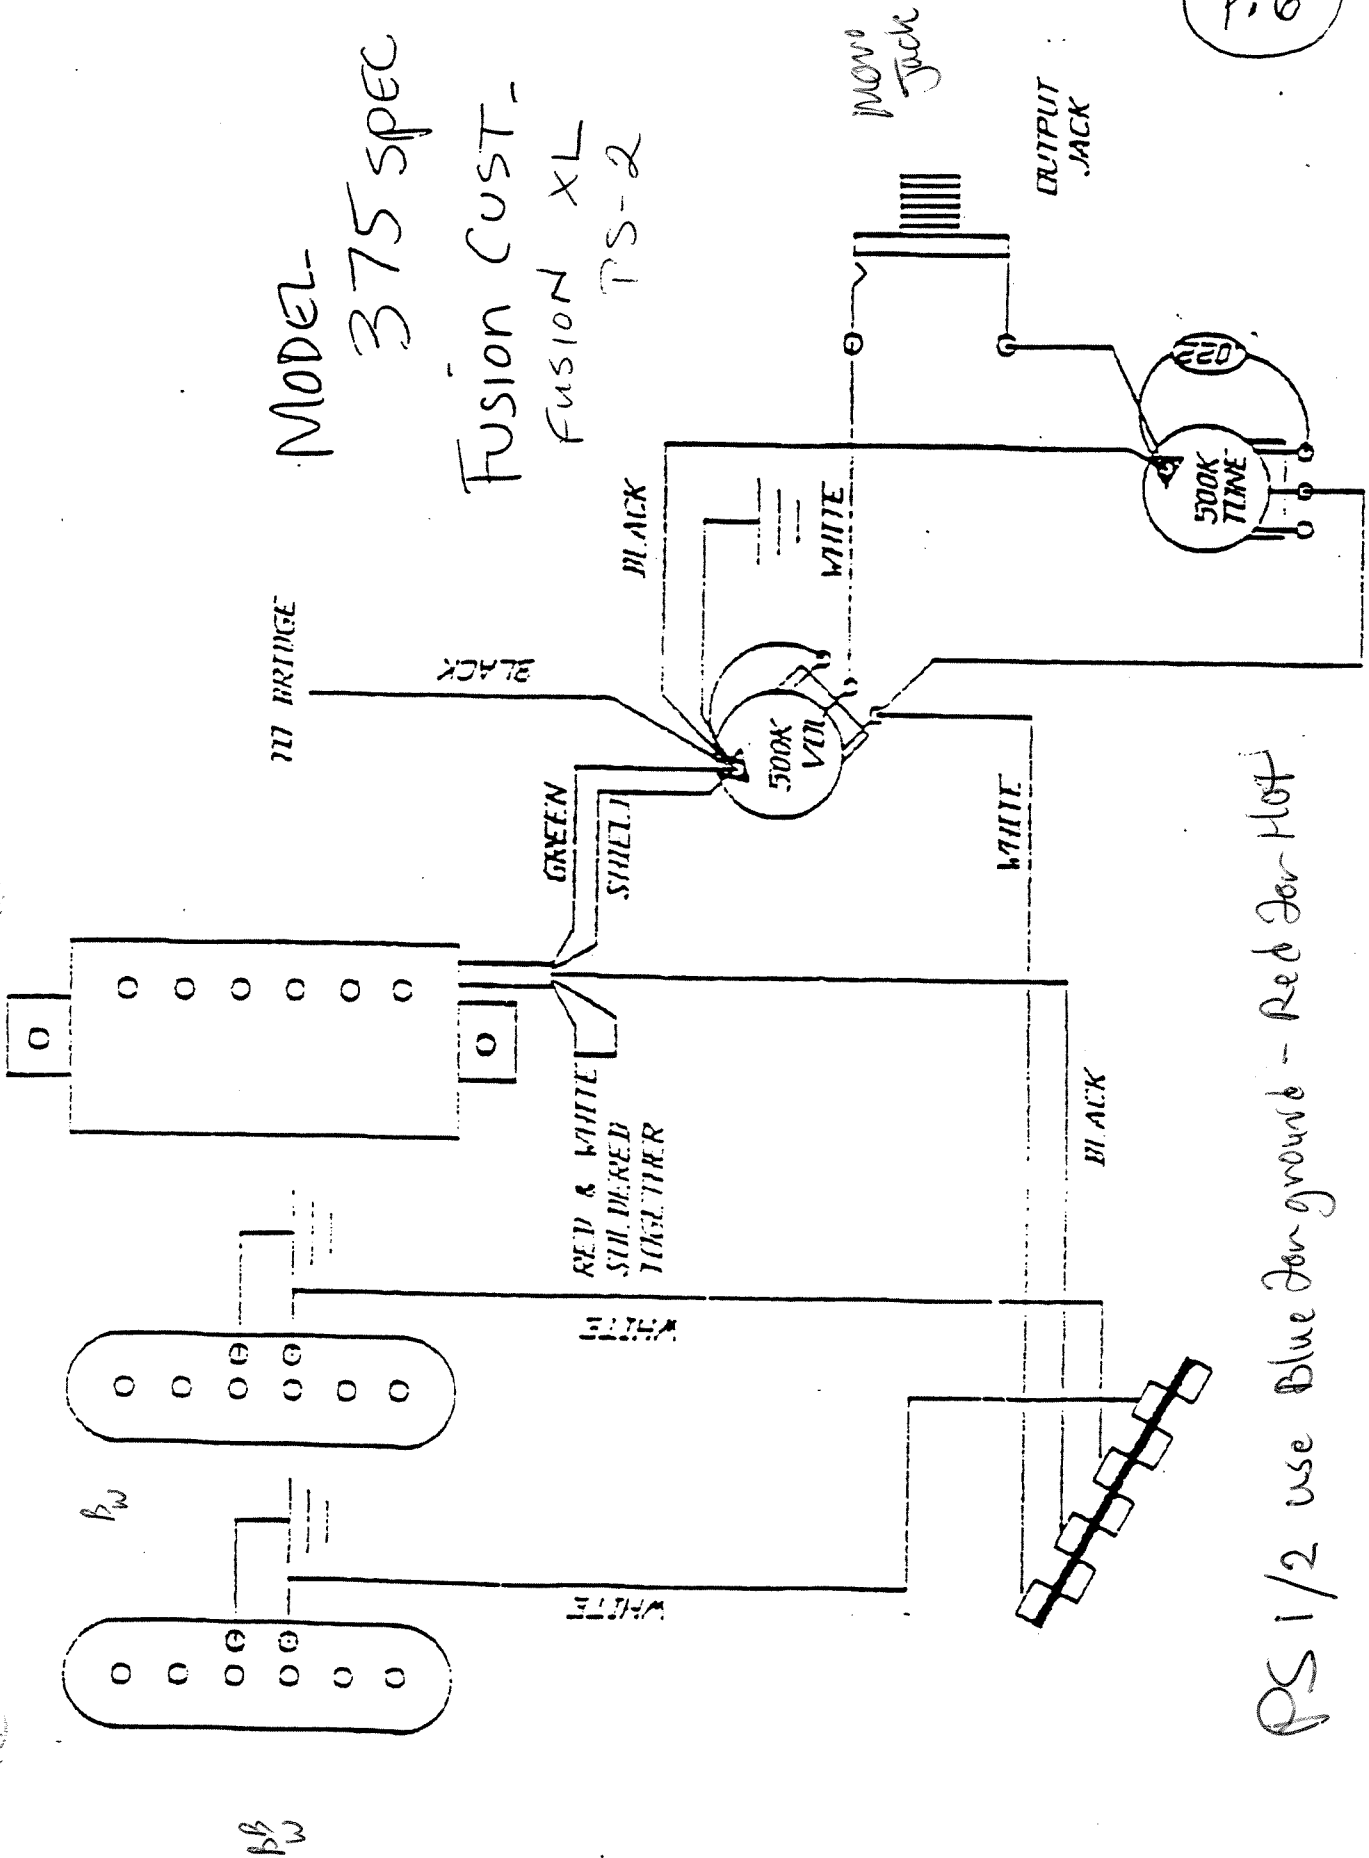

MODEL-
375 SPEC
FUSION CUST-
FUSION XL
PS-2

P.6

PS 1/2 use Blue for ground - Red for Hot

30