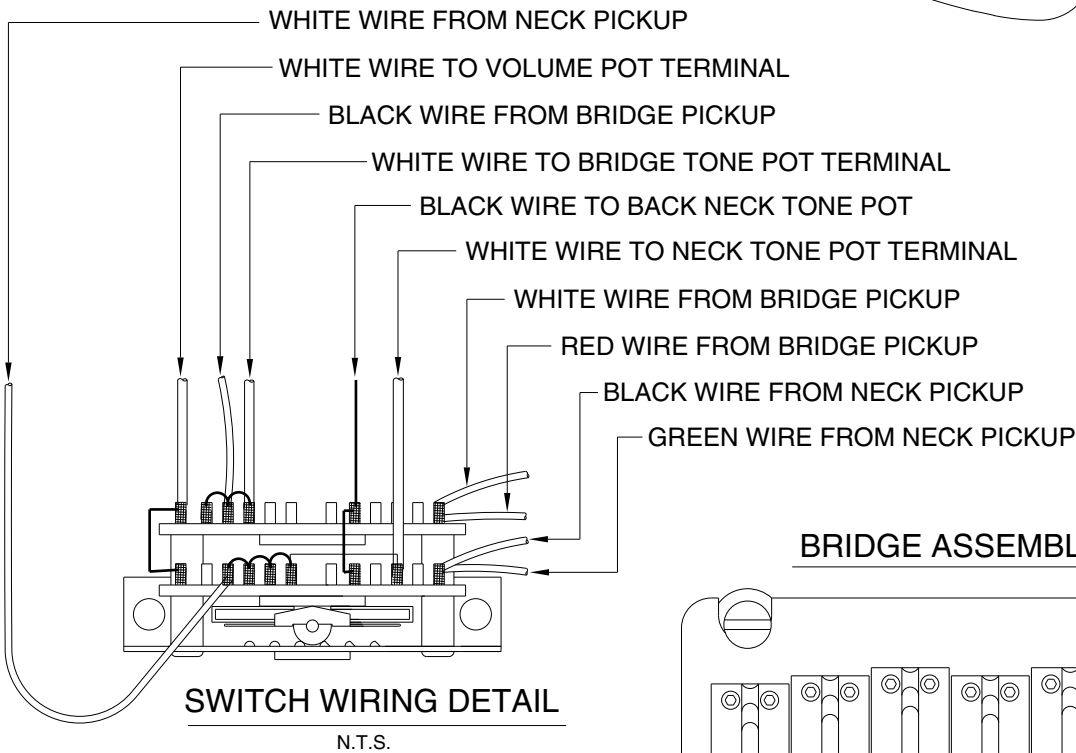

BIG APPLE STRATOCASTER 0107200/7202

PICKGUARD ASSEMBLY

BRIDGE ASSEMBLY