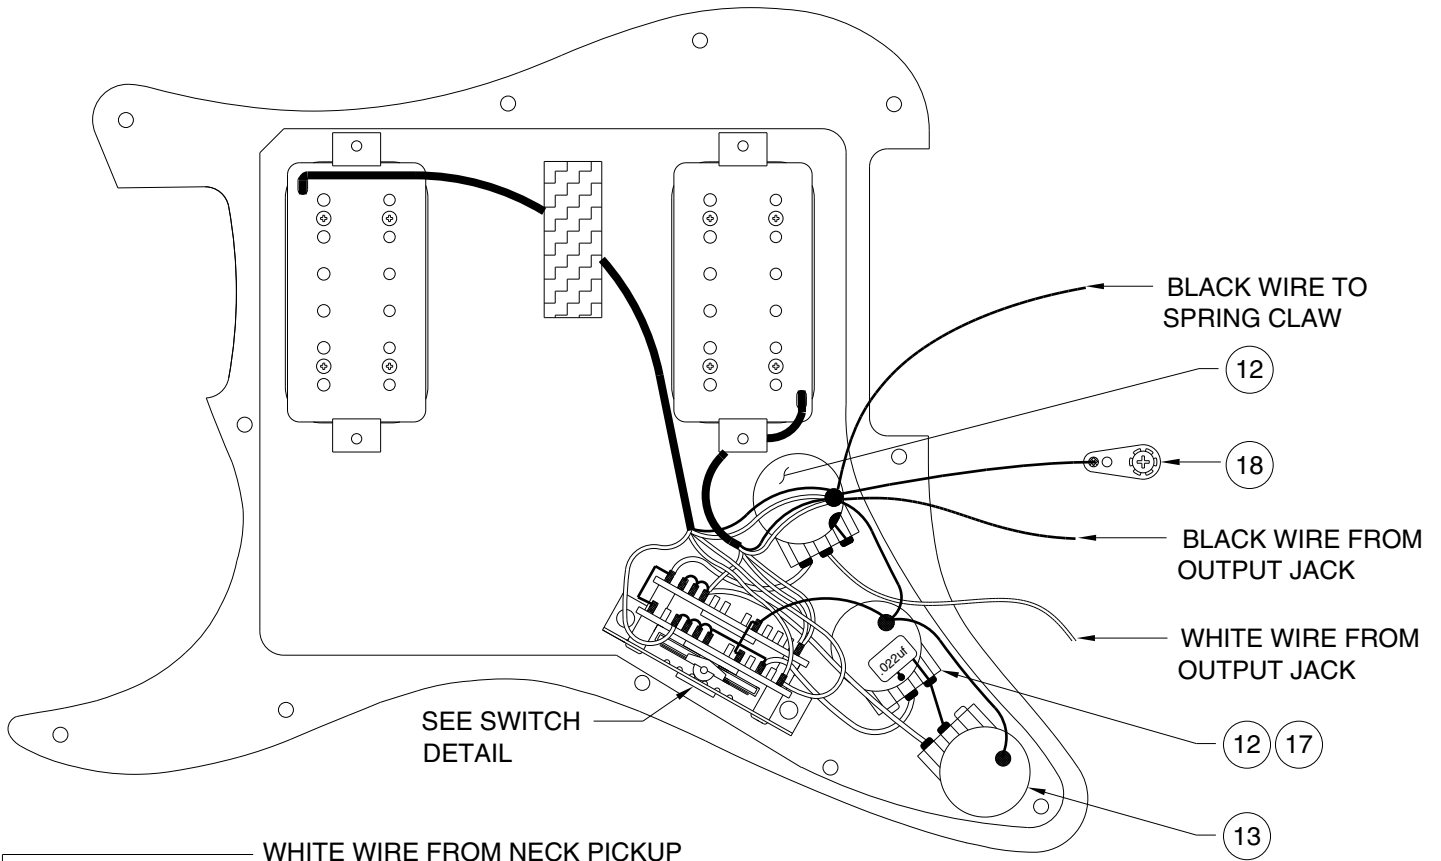

BIG APPLE STRATOCASTER 0107200/7202

PICKGUARD ASSEMBLY

BRIDGE ASSEMBLY