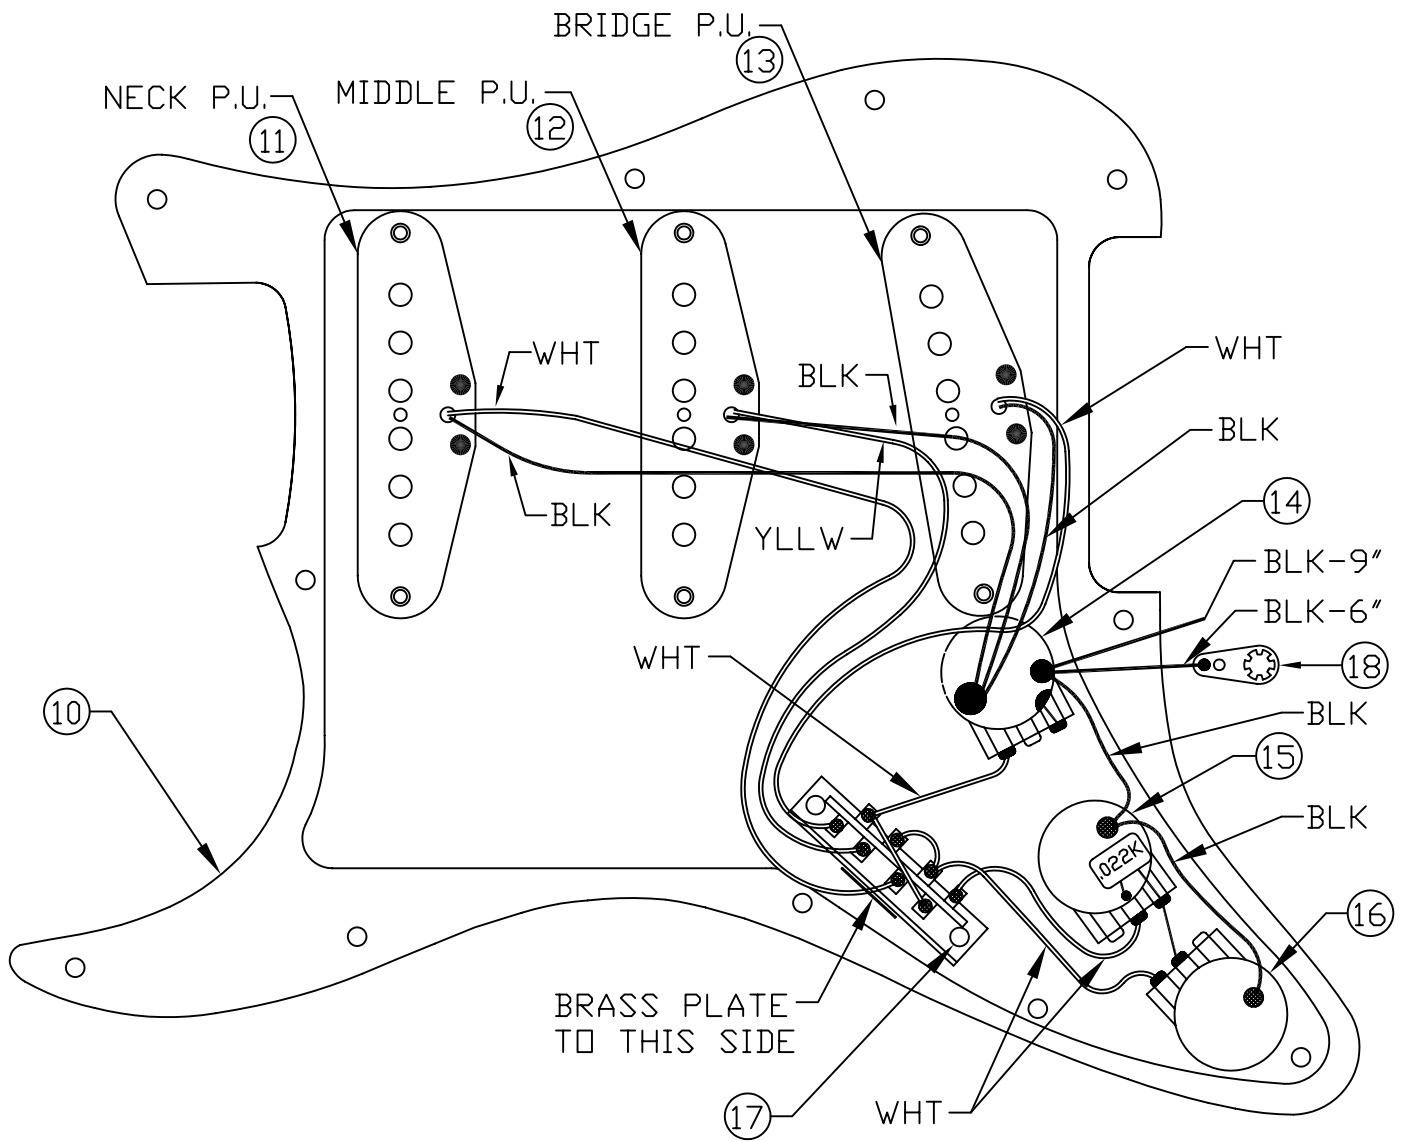

# AMERICAN STANDARD STRATOCASTER<sup>®</sup>, 011-7400/02

## WIRING ASSEMBLY

## BRIDGE ASSEMBLY