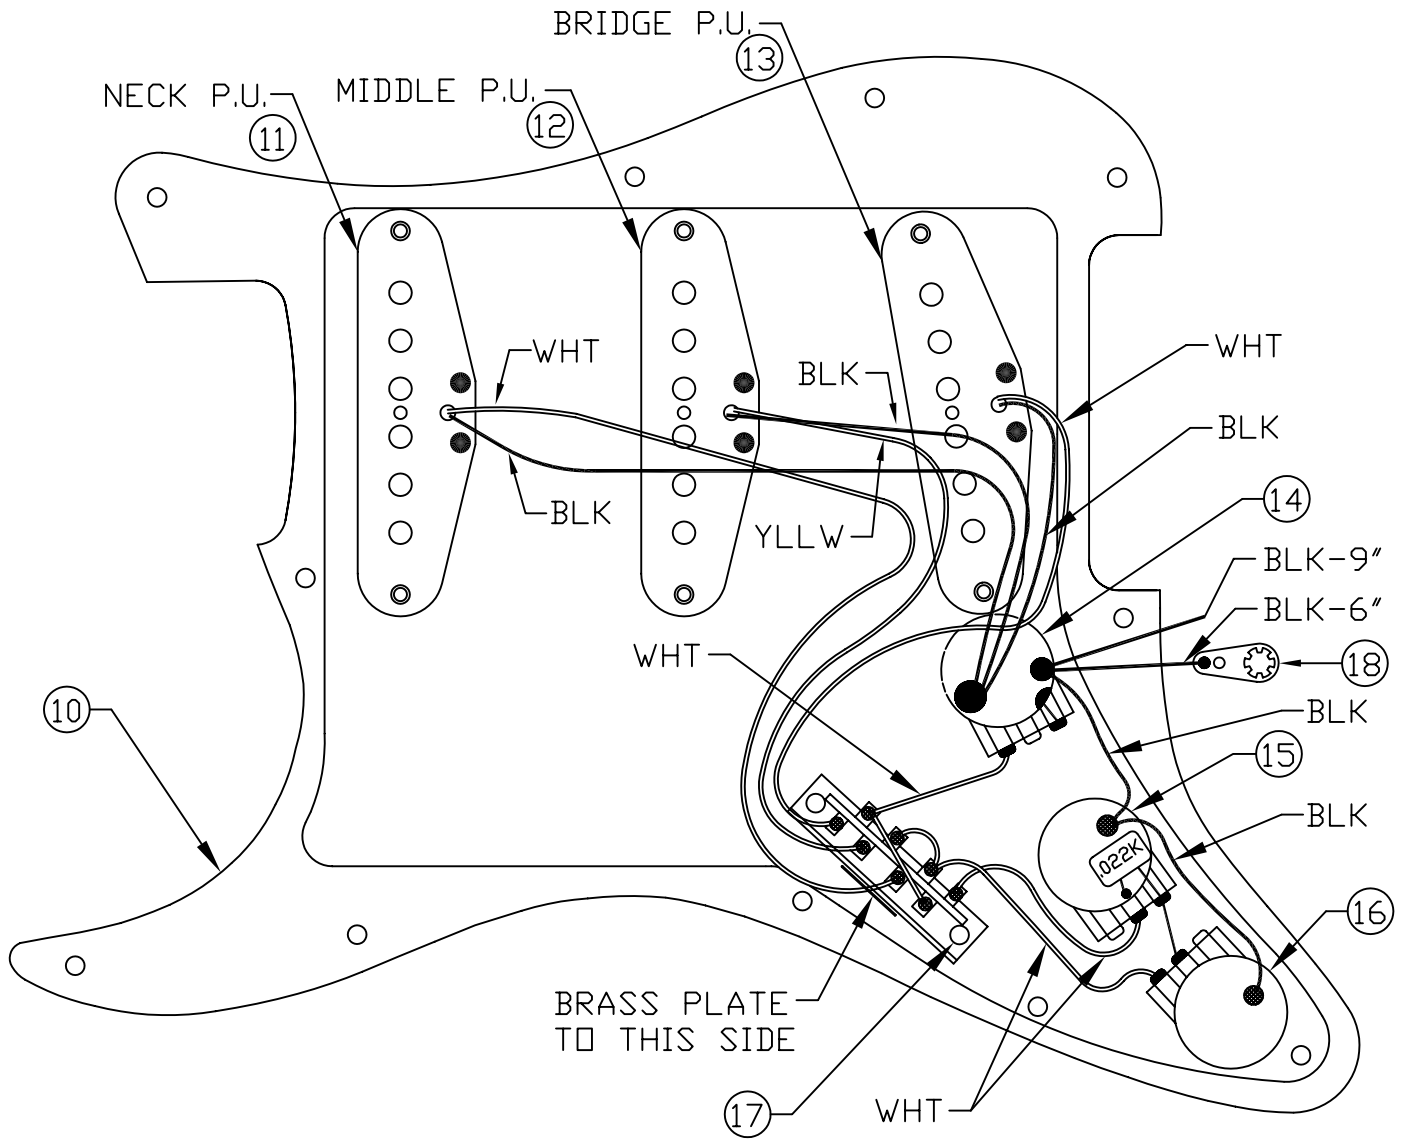

AMERICAN SERIES STRATOCASTER® , 011-7400/02

WIRING ASSEMBLY

BRIDGE ASSEMBLY