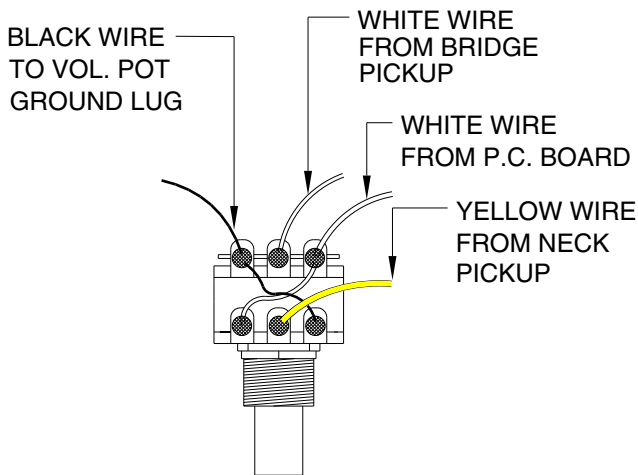

AMERICAN DELUXE JAZZ BASS 0195800/5802

CONTROL ASSEMBLY

DETAIL A
CONTROL, PAN ALPHA