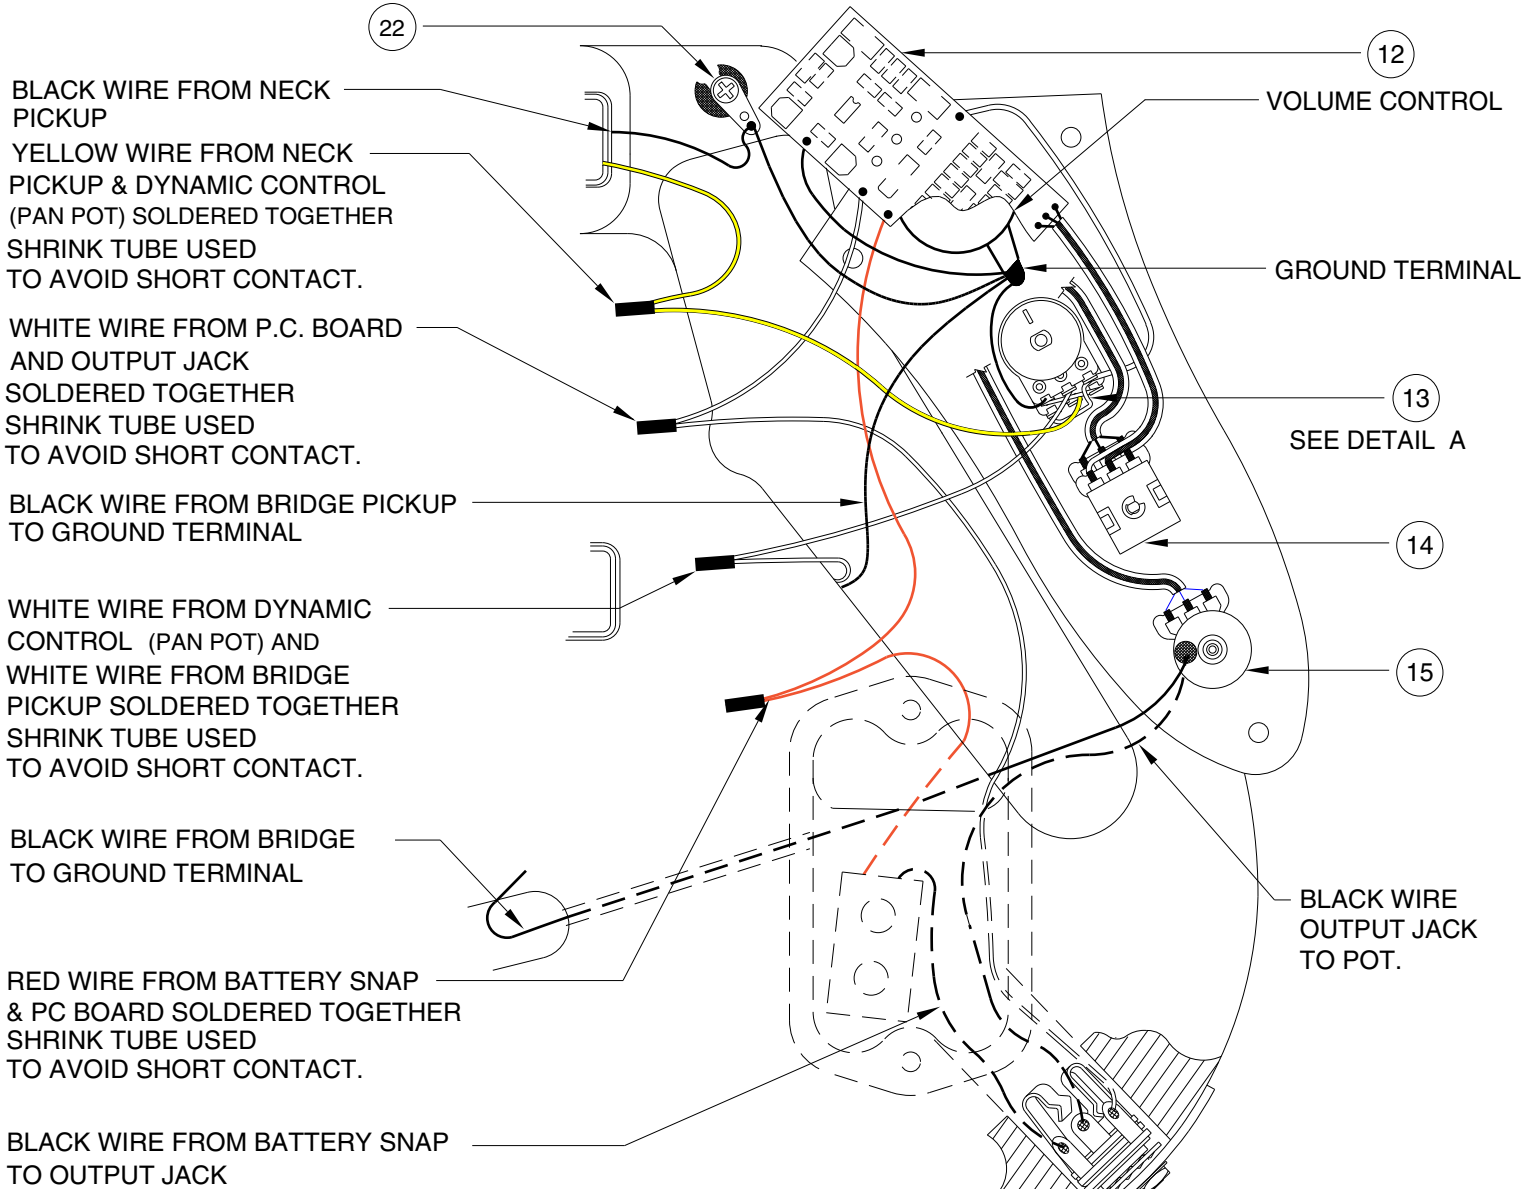

AMERICAN DELUXE JAZZ BASS 0195800/5802

CONTROL ASSEMBLY

DETAIL A
CONTROL, PAN ALPHA