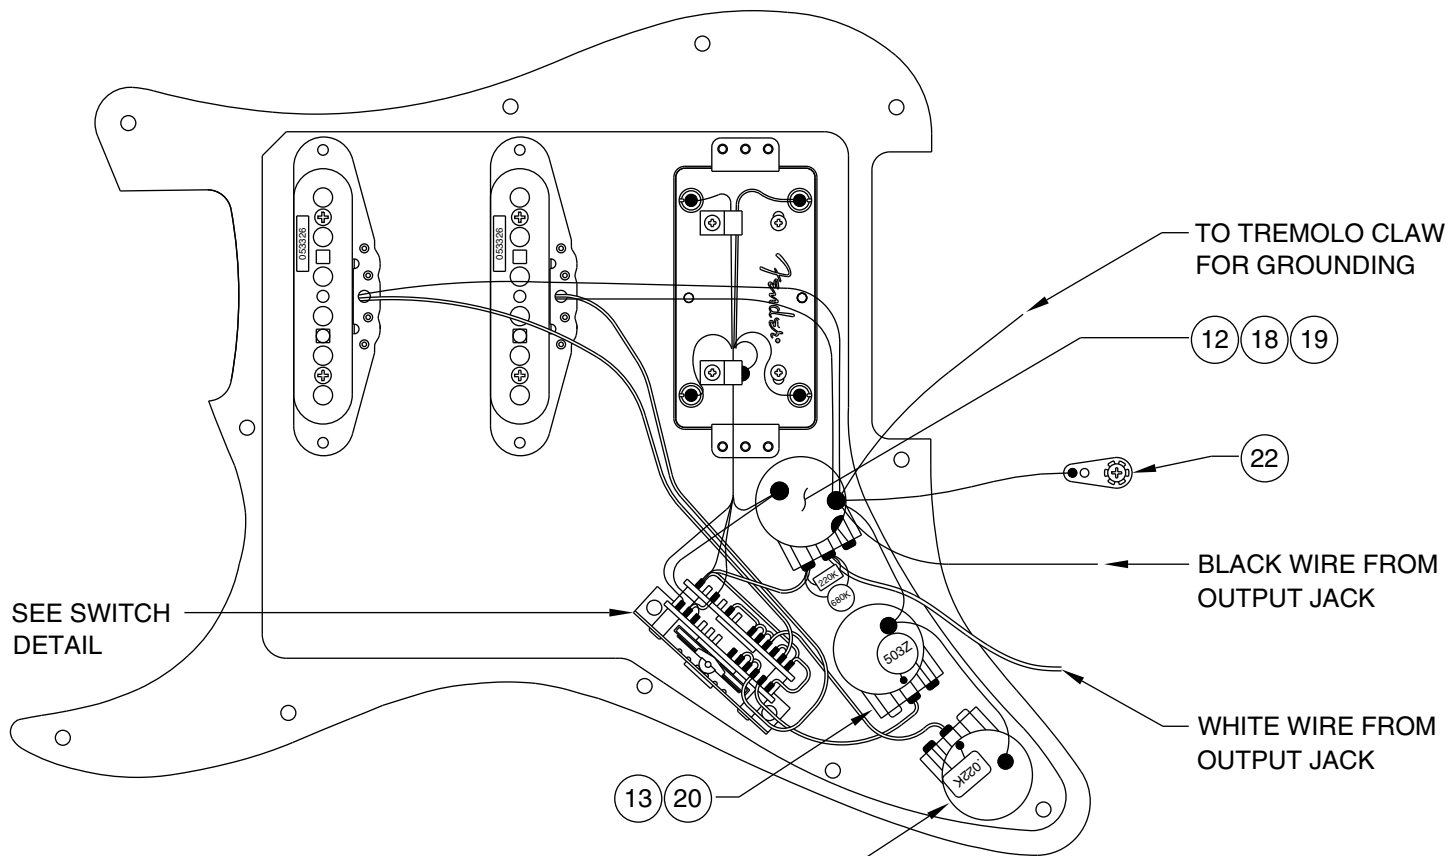

# AMERICAN DELUXE FAT STRATOCASTER 0101100//1102

## PICKGUARD ASSEMBLY

## SWITCH WIRING DETAIL