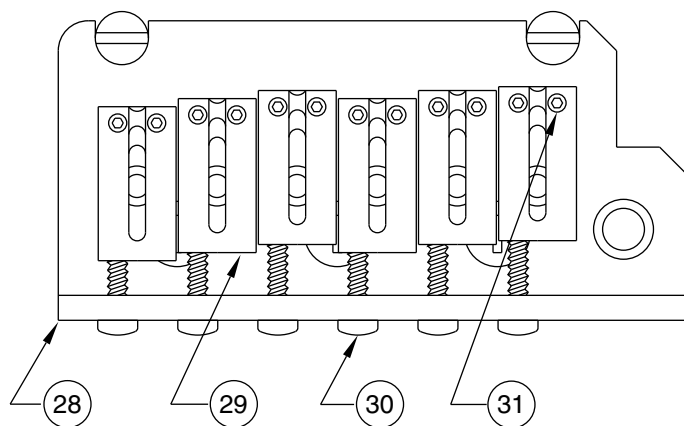

# AMERICAN DELUXE FAT STRATOCASTER 0101100//1102

## SWITCH WIRING DETAIL