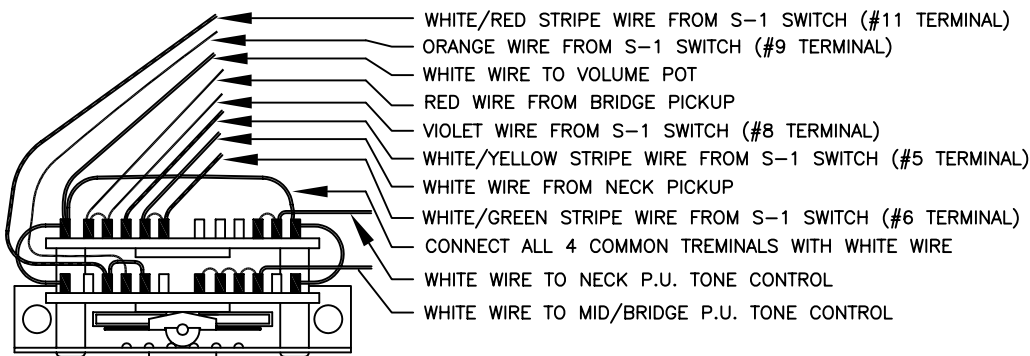

WIRING DIAGRAM

S-1 SWITCH TERMINAL NUMBERS

S-1 SWITCH WIRING DETAIL

LEVER SWITCH WIRING DETAIL