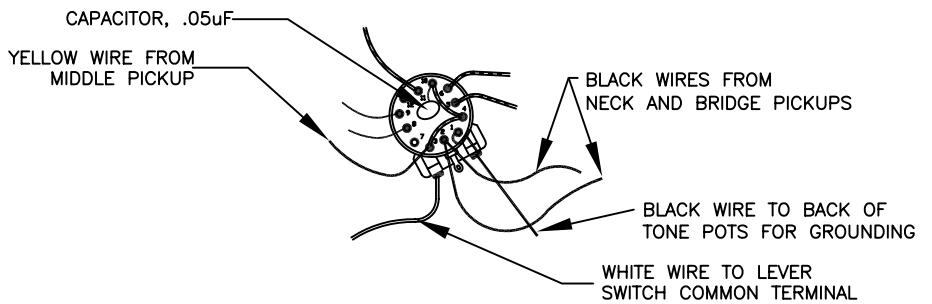

WIRING DIAGRAM

S-1 SWITCH TERMINAL NUMBERS

S-1 SWITCH WIRING DETAIL

LEVER SWITCH WIRING DETAIL